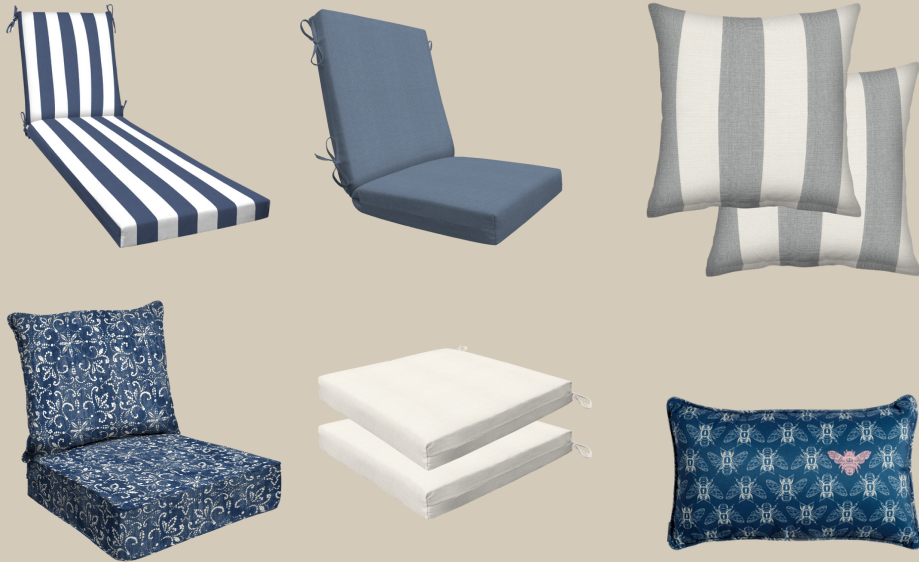

**Modern, modular outdoor seating
for the ultimate in flexibility.**

THE EDISTO ALUMINUM SEAT

The powder-coated aluminum frame resists moisture, rust, and regular use.

EDISTO ALUMINUM SEAT

Bold and modern style

Sleek, lightweight aluminum

Available in White, Black, and Oak

THE CARMEL WICKER SEAT

Features built-in cushion storage for use during the off-season.

CARMEL WICKER SEAT

Classic and comfortable style

Durable, weather-resistant wicker

Available in Ash Grey and Espresso

THE OMNI TABLE

An adaptable addition to your space.
Whether you desire a classic end table or
a dynamic coffee table

OUTDOOR CUSHIONS

Our cushions are weather-resistant, lightweight, and built from sustainable materials that stand the test of time.